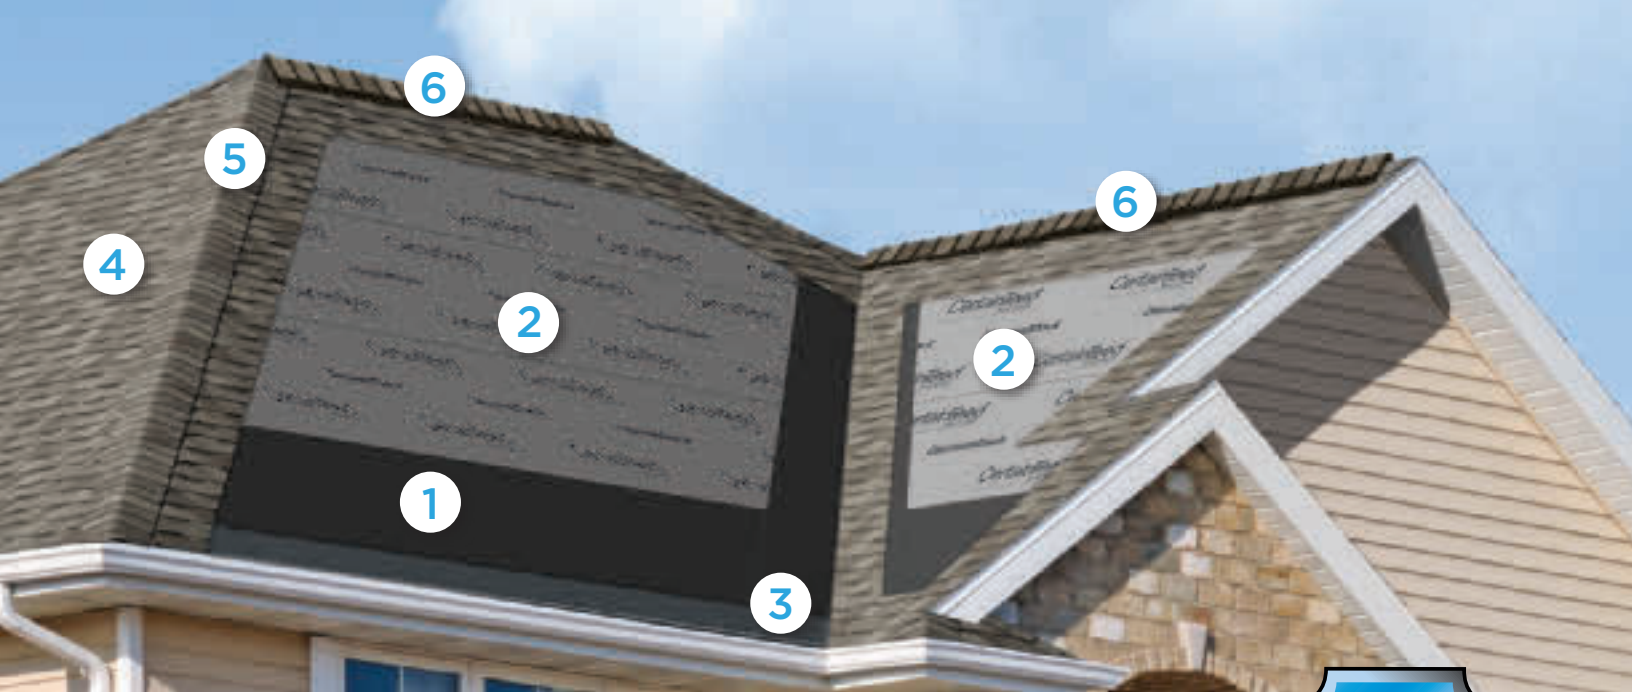

Want to visualize different roofing styles on your own home? You can upload photos to ColorView and have them digitally masked by one of our design professionals, or use DIY mode to upload and mask your own photos.

Plus, you can print or share your ColorView photos with family and friends to get their feedback. Visit colorview.certainteed.com and get started.

Add a Little Accent to Your Roof

The visually impactful choice for capping the hips and ridges of your roof, CertainTeed's Cedar Crest® accessory shingles will complement or match any shingle in the Landmark Series. For a low-profile hip and ridge look, CertainTeed also offers Shadow Ridge® accessory shingles, now available in a **ClimateFlex** version.

Color Companion Products for Flat Roof Areas

With CertainTeed Flintlastic® SA, you can coordinate flat roof areas like carports, canopies and porches with your main roof. Flintlastic SA is a self-adhering low slope roofing product available in ten colors that complement some of the most popular CertainTeed shingles.